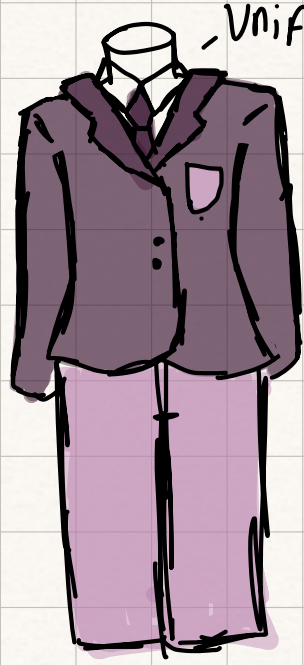

Uniform

Pair of white socks

Feminine students can wear a bow or a tie

Students can wear any black shoe

-Vest

Beret

Basic Feminine Set

Colors

Uniform

-Vest

-Plain Socks

Beret

Basic masculine Set

Guys this is the OG uniform  
Credit to @galacticrainbow

If your character happens to be an animal than just use tops/sweaters/hats and footwear if you want.